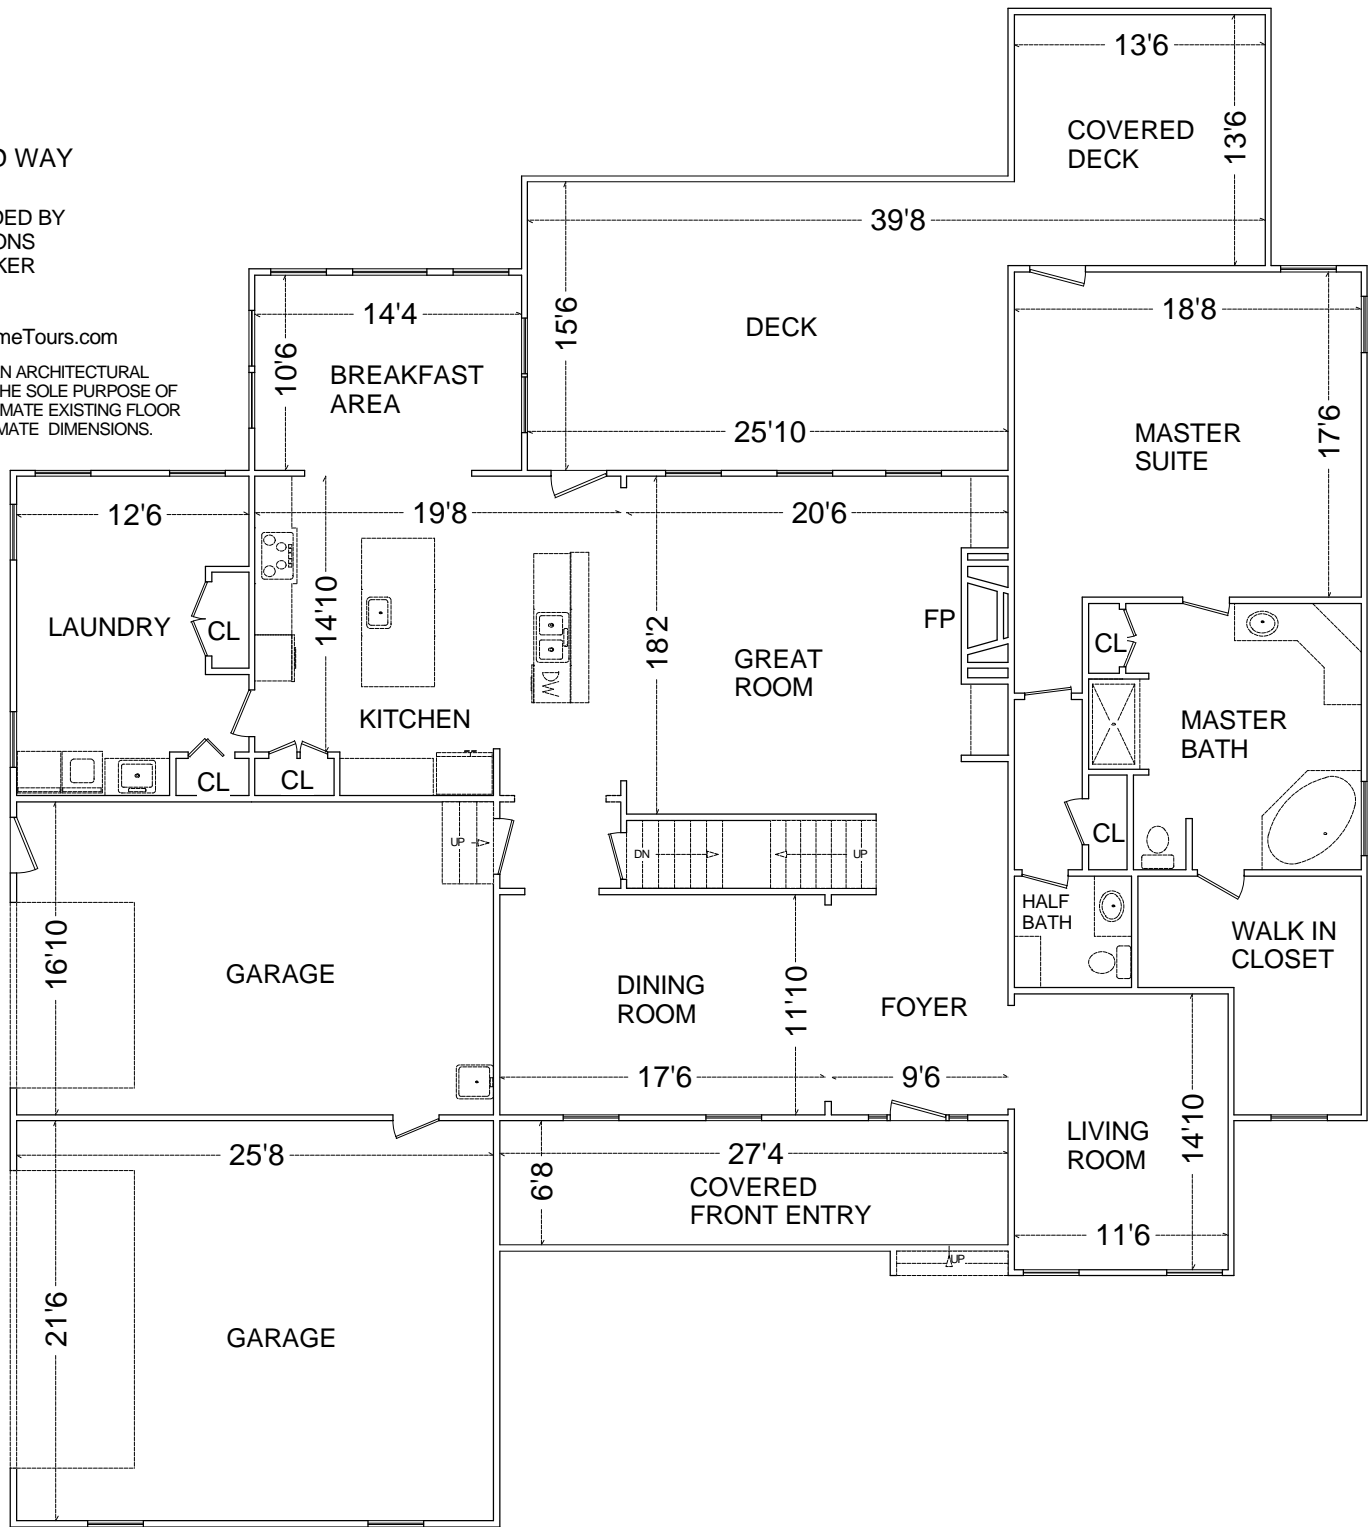

ENTRY LEVEL  
901 COALWOOD WAY

DRAWINGS PROVIDED BY  
GRAPHIC DIMENSIONS  
CONTACT TIM BARKER  
MOBILE 353-6367  
OFFICE 904-7477  
E-MAIL TIM@GdiHomeTours.com

THIS DRAWING IS NOT AN ARCHITECTURAL  
RENDERING. IT IS FOR THE SOLE PURPOSE OF  
SHOWING THE APPROXIMATE EXISTING FLOOR  
PLAN AND ITS APPROXIMATE DIMENSIONS.

**UPPER LEVEL**  
**901 COALWOOD WAY**

DRAWINGS PROVIDED BY  
 GRAPHIC DIMENSIONS  
 CONTACT TIM BARKER  
 MOBILE 353-6367  
 OFFICE 904-7477  
 E-MAIL TIM@GdiHomeTours.com

THIS DRAWING IS NOT AN ARCHITECTURAL  
 RENDERING. IT IS FOR THE SOLE PURPOSE OF  
 SHOWING THE APPROXIMATE EXISTING FLOOR  
 PLAN AND ITS APPROXIMATE DIMENSIONS.