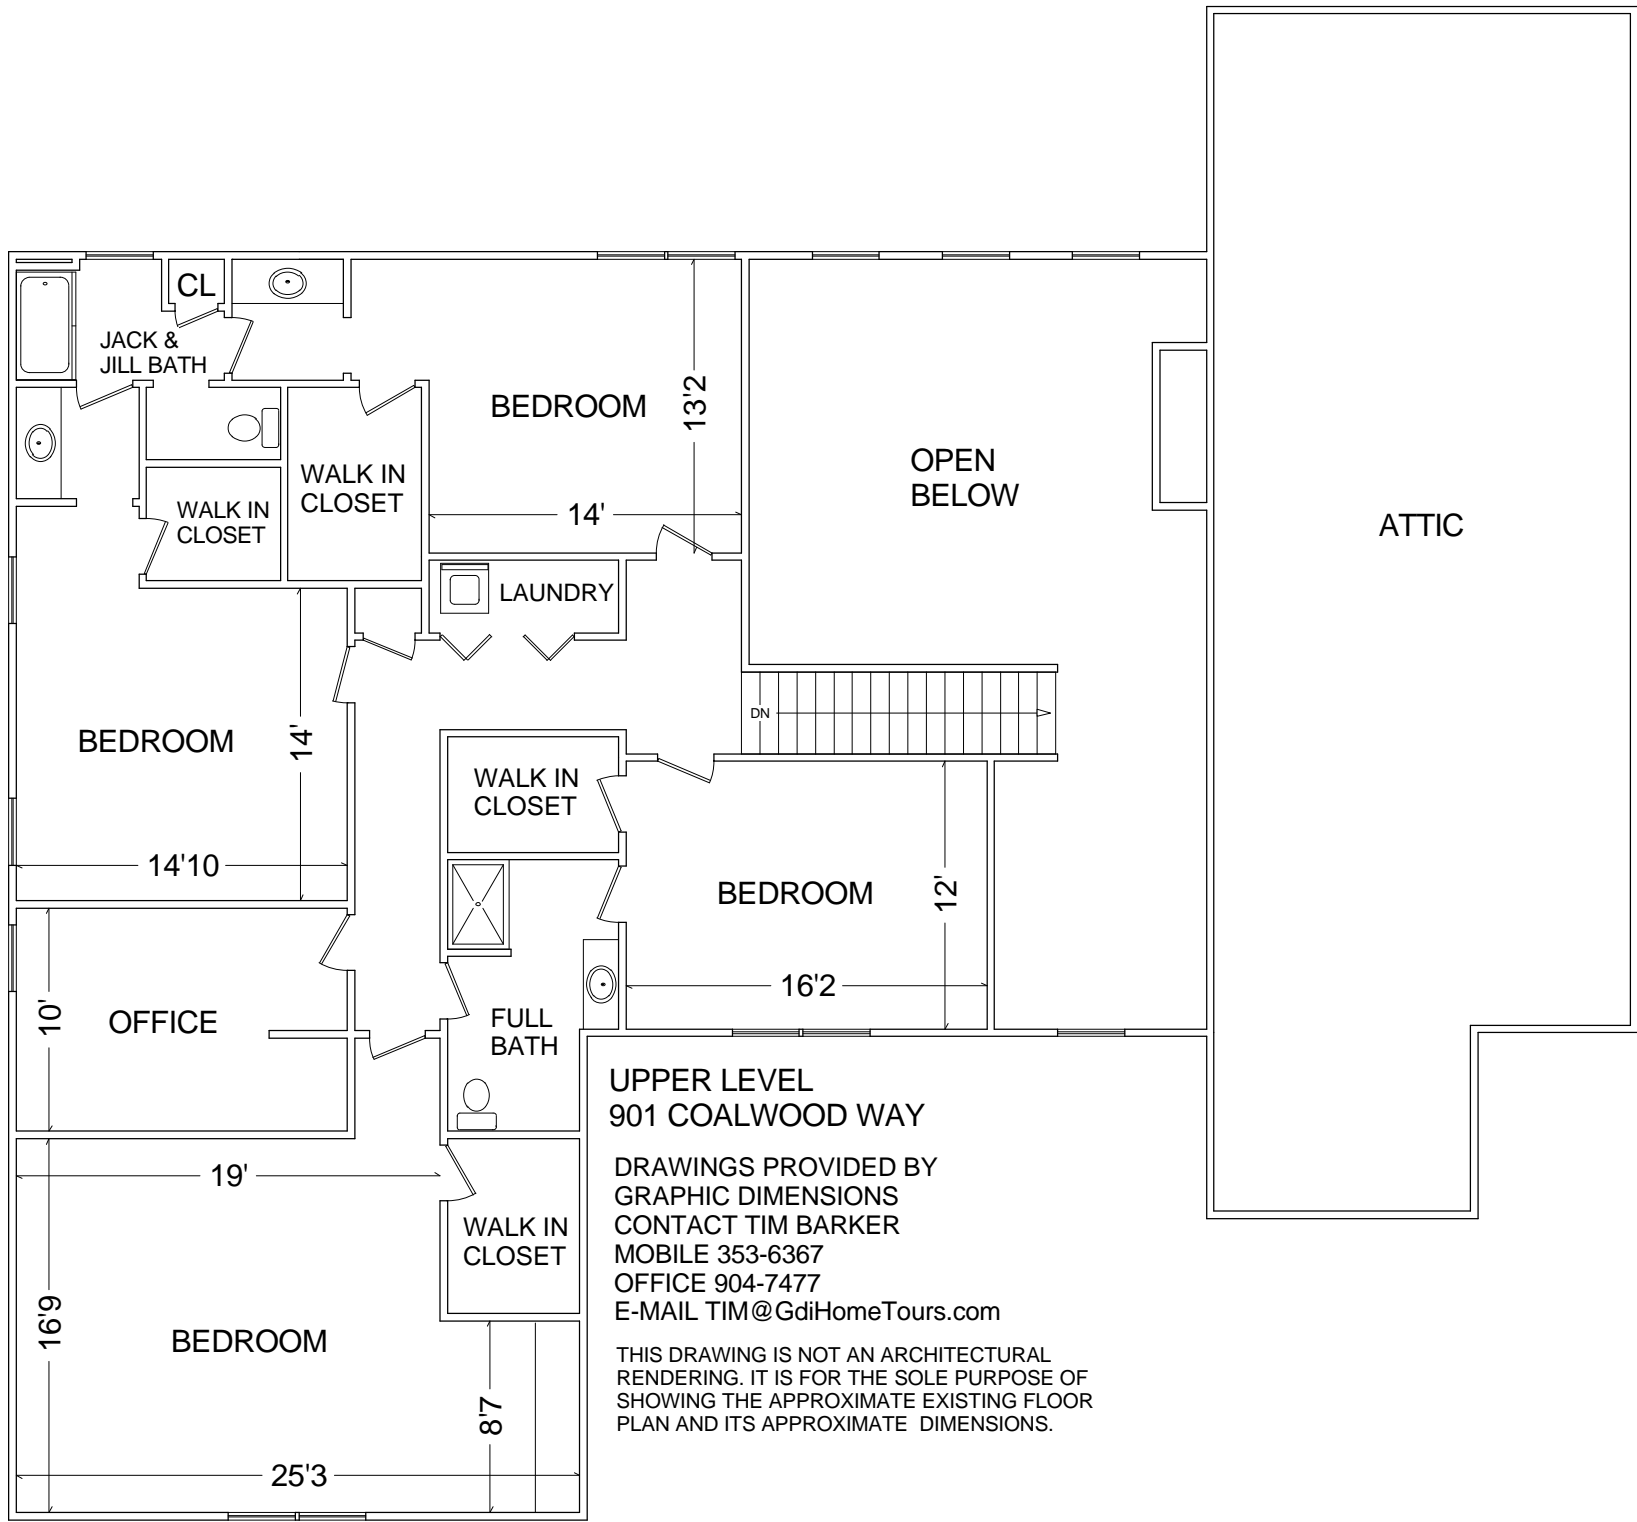

ENTRY LEVEL  
901 COALWOOD WAY

DRAWINGS PROVIDED BY  
GRAPHIC DIMENSIONS  
CONTACT TIM BARKER  
MOBILE 353-6367  
OFFICE 904-7477  
E-MAIL TIM@GdiHomeTours.com

THIS DRAWING IS NOT AN ARCHITECTURAL  
RENDERING. IT IS FOR THE SOLE PURPOSE OF  
SHOWING THE APPROXIMATE EXISTING FLOOR  
PLAN AND ITS APPROXIMATE DIMENSIONS.

**UPPER LEVEL**  
**901 COALWOOD WAY**

DRAWINGS PROVIDED BY  
 GRAPHIC DIMENSIONS  
 CONTACT TIM BARKER  
 MOBILE 353-6367  
 OFFICE 904-7477  
 E-MAIL TIM@GdiHomeTours.com

THIS DRAWING IS NOT AN ARCHITECTURAL  
 RENDERING. IT IS FOR THE SOLE PURPOSE OF  
 SHOWING THE APPROXIMATE EXISTING FLOOR  
 PLAN AND ITS APPROXIMATE DIMENSIONS.