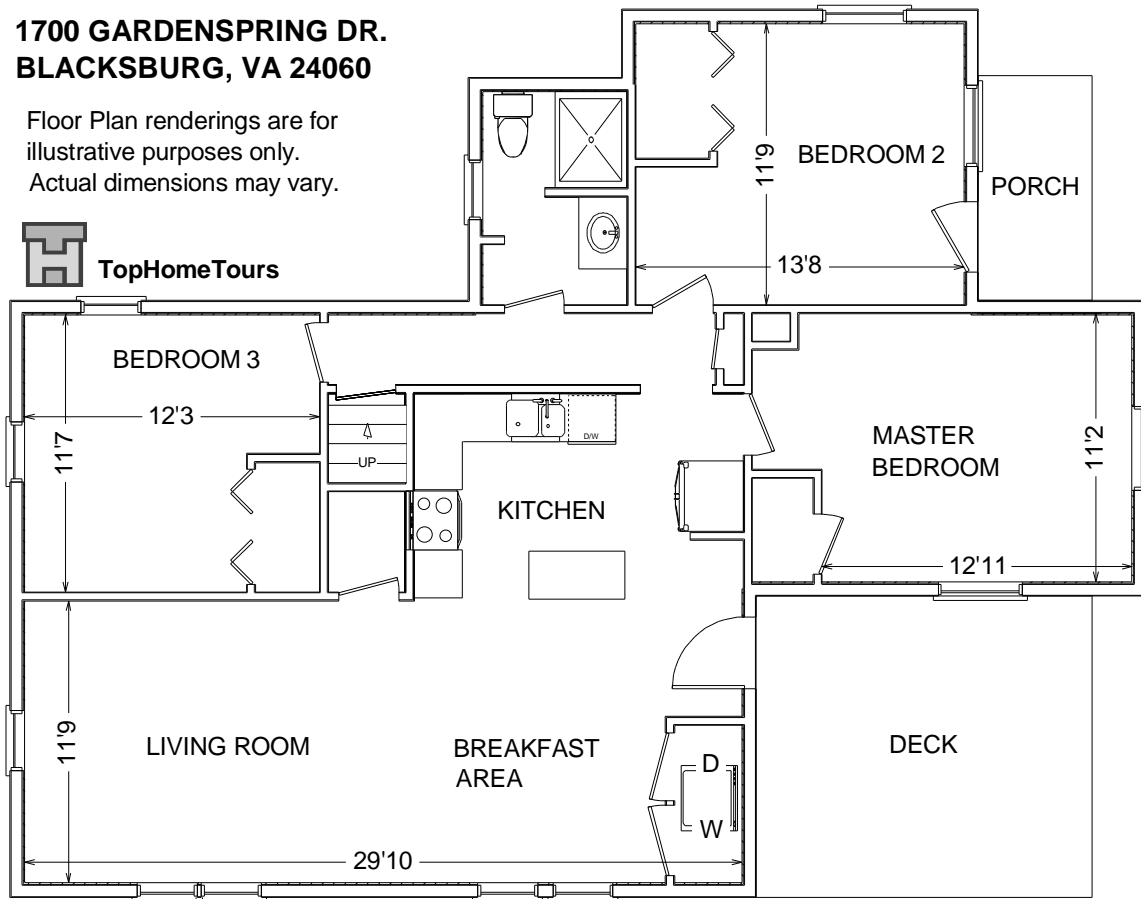

**1700 GARDENSPRING DR.
BLACKSBURG, VA 24060**

Floor Plan renderings are for illustrative purposes only.
Actual dimensions may vary.

**1700 GARDENSPRING DR.
BLACKSBURG, VA 24060**

Floor Plan renderings are for illustrative purposes only.
Actual dimensions may vary.

TopHomeTours

UNFINISHED CONCRETE BASEMENT

UNFINISHED CRAWL SPACE STORAGE AREA