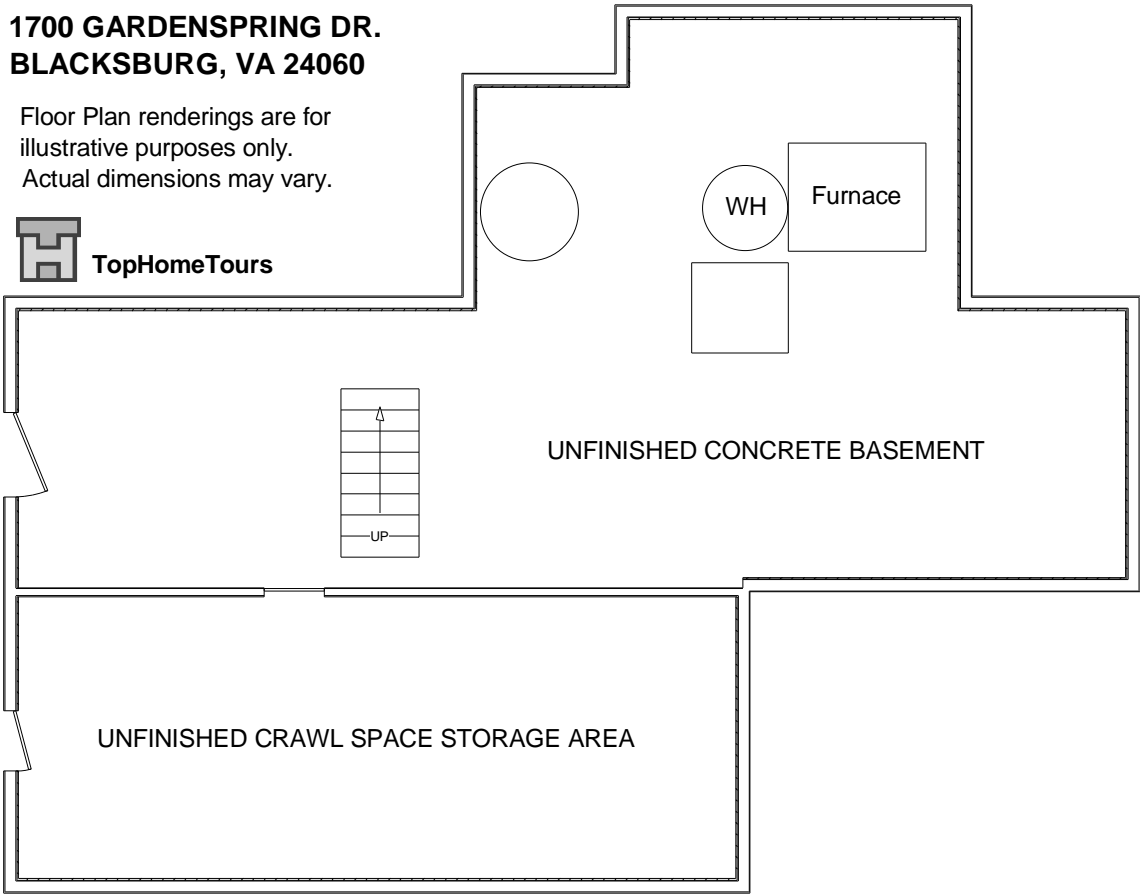

**1700 GARDENSPRING DR.
BLACKSBURG, VA 24060**

Floor Plan renderings are for illustrative purposes only.
Actual dimensions may vary.

**1700 GARDENSPRING DR.
BLACKSBURG, VA 24060**

Floor Plan renderings are for illustrative purposes only.
Actual dimensions may vary.

TopHomeTours

UNFINISHED CONCRETE BASEMENT

UNFINISHED CRAWL SPACE STORAGE AREA